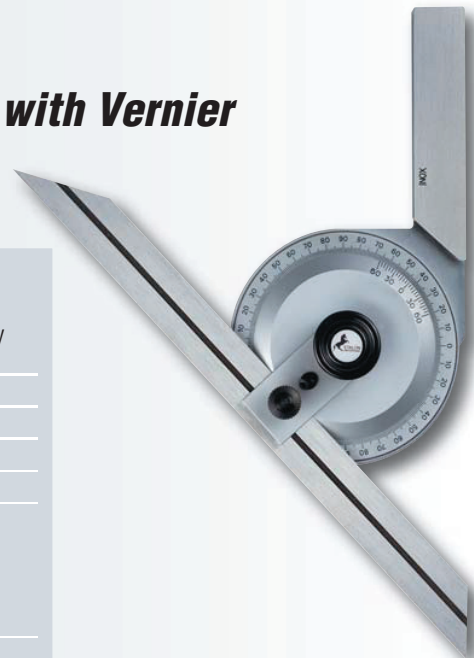

## TESA EAC Angle Protractors with Dial

Circular scale with pointer – Easy, reliable readout of both the main and auxiliary scales – Very low hysteresis – Precision movement mechanism with compensation of play.

00610102

00610101

Scale length  
mm

<b>00630001</b>	4 x 90°	200
<b>00630002</b>	4 x 90°	300

Optional accessories

mm

<b>00660002</b>	Scale	200
<b>00660003</b>	Scale	300
<b>00610101</b>	Auxiliary scale for acute angles up to 15°	
<b>00610102</b>	Cast iron base with steel bottom surface, hardened	

## ETALON 436 Angle Protractor with Vernier

Scale  
mm

Auxiliary  
scale

<b>076115566</b>	4 x 90°	200	–
<b>076115567</b>	4 x 90°	300	–
<b>076116009</b>	4 x 90°	200	●
<b>076116010</b>	4 x 90°	300	●

Optional Accessories (as shown above)

mm

<b>00660002</b>	Scale	200
<b>00660003</b>	Scale	300
<b>00610101</b>	Auxiliary scale for acute angles up to 15°	
<b>00610102</b>	Cast iron base with steel bottom surface, hardened	
<b>00610103</b>	Magnifying glass	